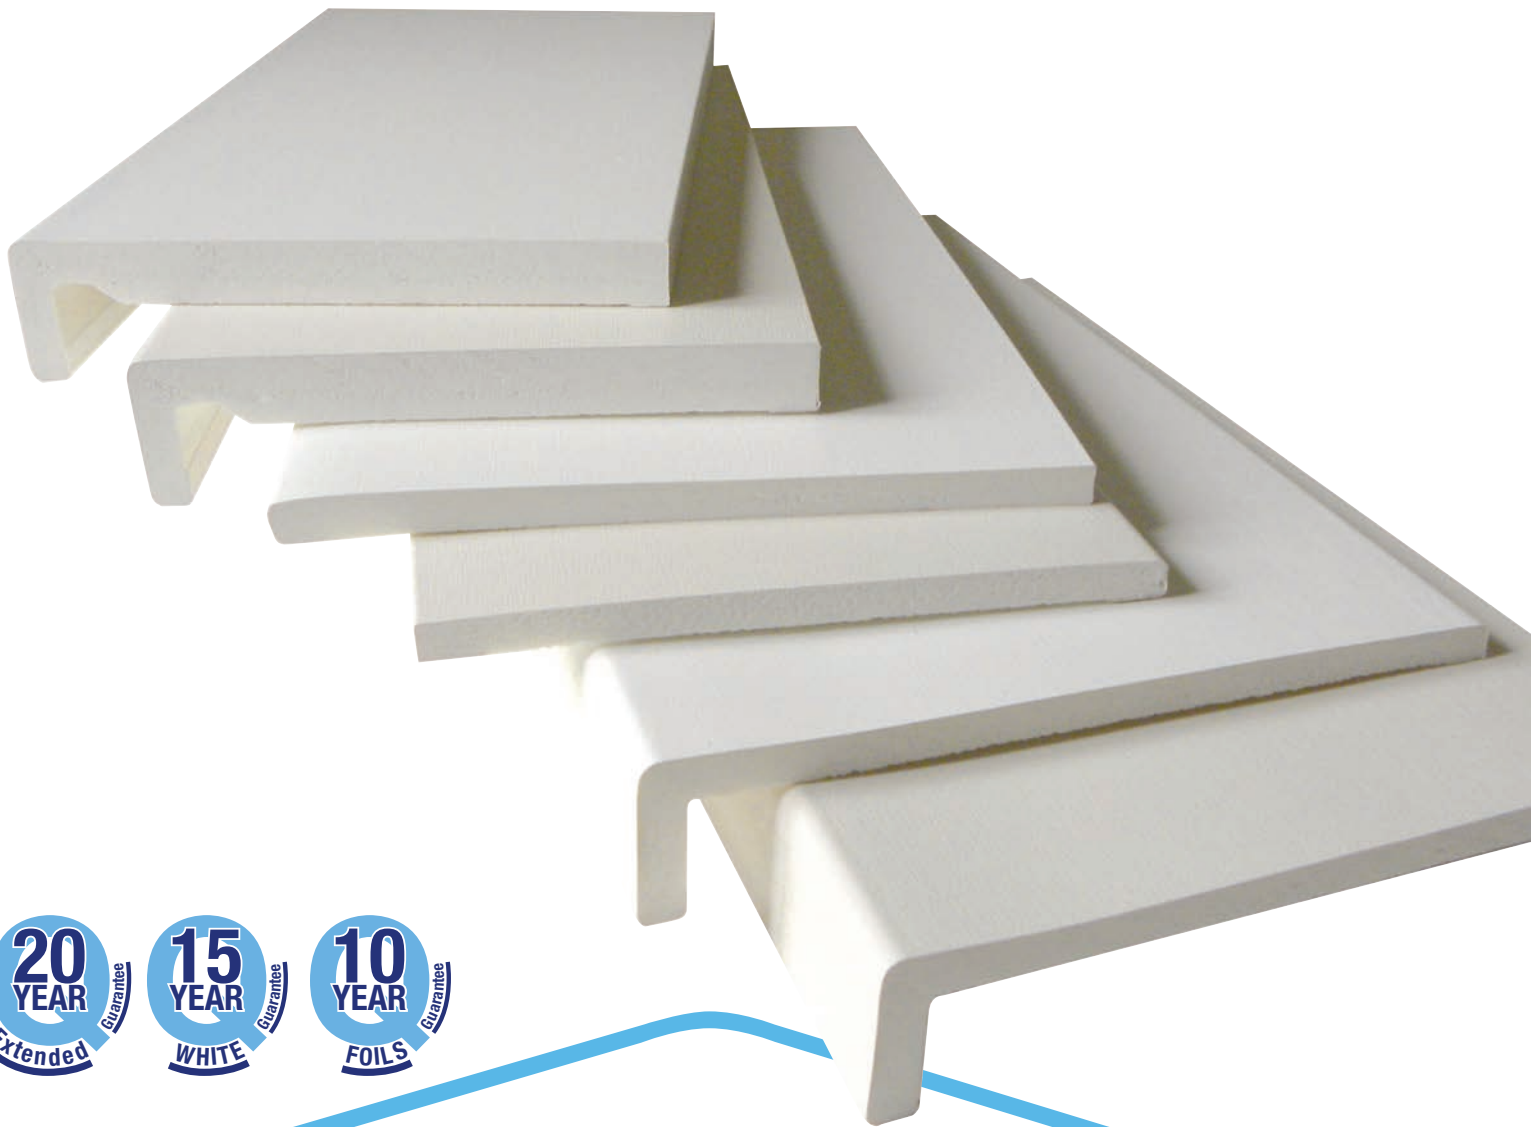

New range of
White & Cream foiled profiles...

QuayCell

QuayPlastics™

PLASTIC BUILDING PRODUCTS

sales@quayplastics.co.uk • www.quayplastics.co.uk

Our branches

Bromborough: 0151 334 0575
 Harlow: 01279 453330
 Leeds: 0113 236 3969
 Newcastle: 0191 270 2141
 Colchester: 01206 864832
 Hull: 01482 329037
 Liverpool: 0151 523 9879
 Hyde: 0161 368 7236

Rotherham: 01709 821618
 Doncaster: 01302 322929
 Middlesbrough: 01642 465544
 Reading: 0118 975 8056
 Preston: 01772 704791
 West Midlands: 0121 555 6664
 Peterlee: 0191 586 6215

Description	Pack Qty	Code	
		White	Cream
16mm Square Fascia			
150mm	2	Q630KFB	Q630DFB
175mm	2	Q631KFB	Q631DFB
200mm	2	-	Q632DFB
225mm	2	Q633KFB	Q633DFB
405mm	1	Q636KFB	Q636DFB
9mm Cover Board			
175mm	2	Q310KRC	Q310DRC
225mm	2	Q320KRC	Q320DRC

Description	Pack Qty	Code	
		White	Cream
9mm Flat Board			
150mm	2	Q225KFB	Q225DFB
175mm	2	Q230KFB	
200mm	2	-	Q235DFB
225mm	2	Q240KFB	
300mm	2	-	Q245DFB
405mm	1	-	Q250DFB
Joints & Corners			
Square Joint D/E (500mm)	2	Q376KJS	Q376DJS
Square Corner D/E (500mm)	2	Q374KCJ	Q374DCJ
Soffit Joint Trim (5m)	2	Q215KJT	Q215DJT