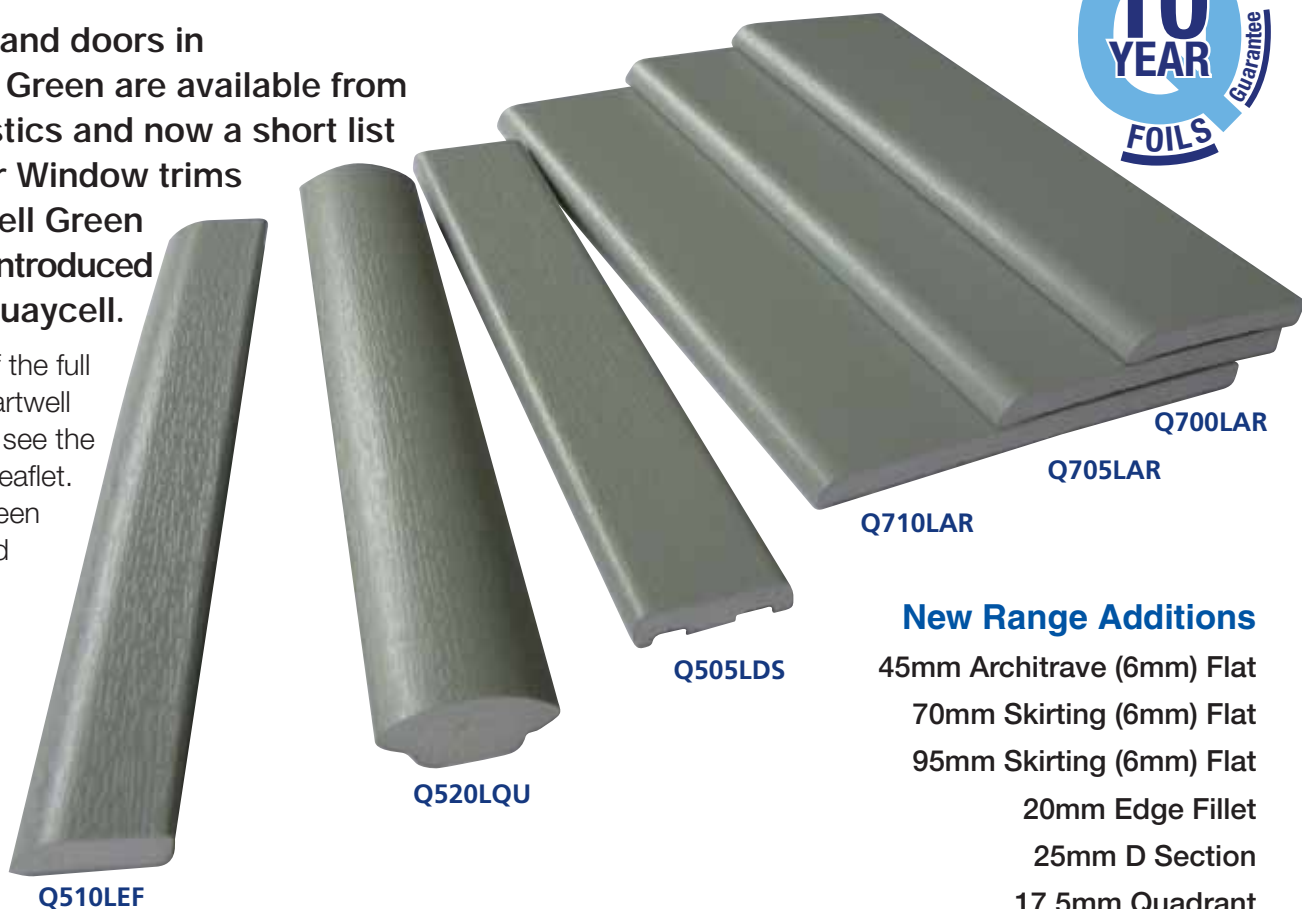

New Larger range of Chartwell Green foiled profiles...

QuayCell

Windows and doors in Chartwell Green are available from Quay Plastics and now a short list of popular Window trims in Chartwell Green has been introduced into the Quaycell.

For details of the full Quaycell Chartwell Green range see the back of this leaflet. Chartwell Green is guaranteed for 10 years.

New Range Additions

- 45mm Architrave (6mm) Flat
- 70mm Skirting (6mm) Flat
- 95mm Skirting (6mm) Flat
- 20mm Edge Fillet
- 25mm D Section
- 17.5mm Quadrant