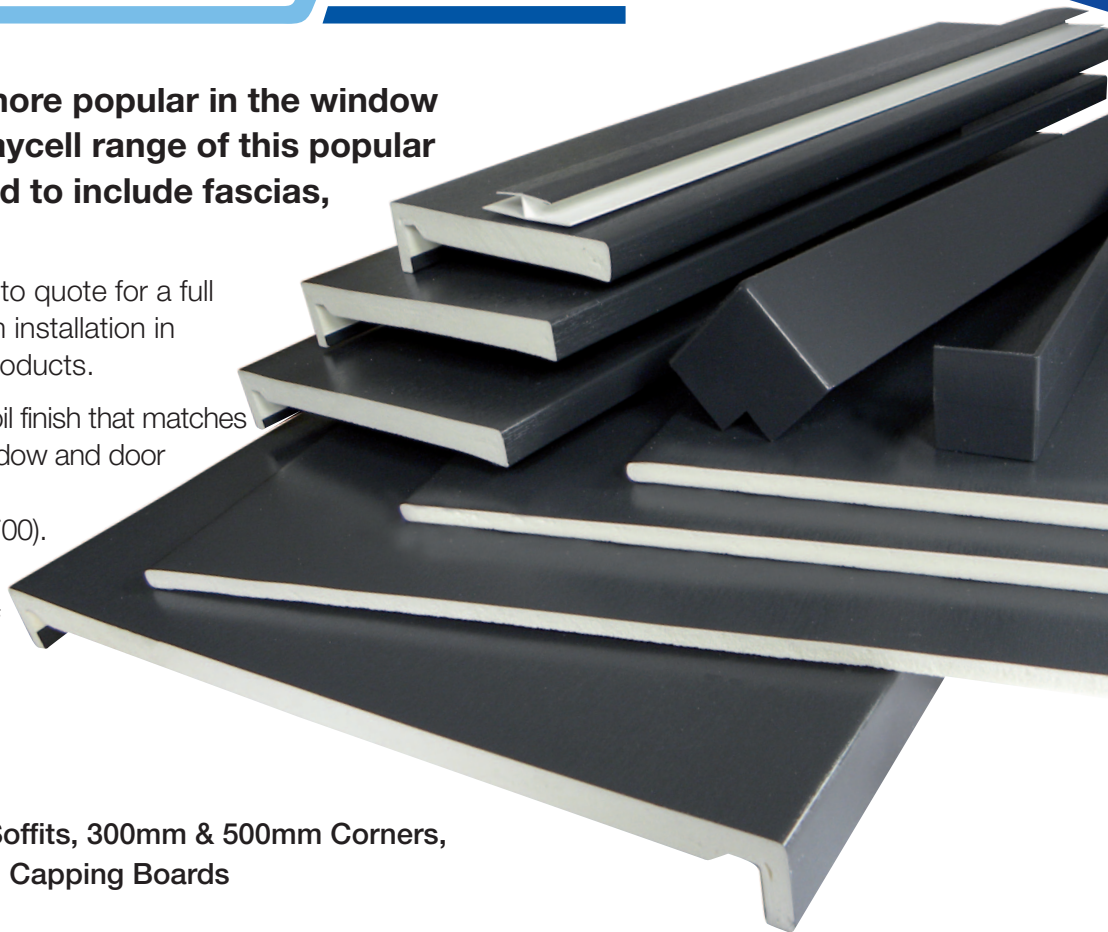

New Larger range of Gale Grey foiled profiles...

QuayCell

As Gale Grey becomes more popular in the window and door market the Quaycell range of this popular colour has been extended to include fascias, soffits and trims.

It is now possible for an installer to quote for a full fascia, cladding and window trim installation in Gale Grey foils using Quaycell products.

Quaycell Gale Grey is a grained foil finish that matches the foiled colour known in the window and door industry as Anthracite Grey (RAL:7016, Renolit 7016 05-116700).

For details of the full Quaycell Gale Grey range see the back of this leaflet. Gale Grey is guaranteed for 10 years.

New Range Additions

16mm Square Fascias, 9mm Soffits, 300mm & 500mm Corners, 300mm & 500mm Joints, 9mm Capping Boards