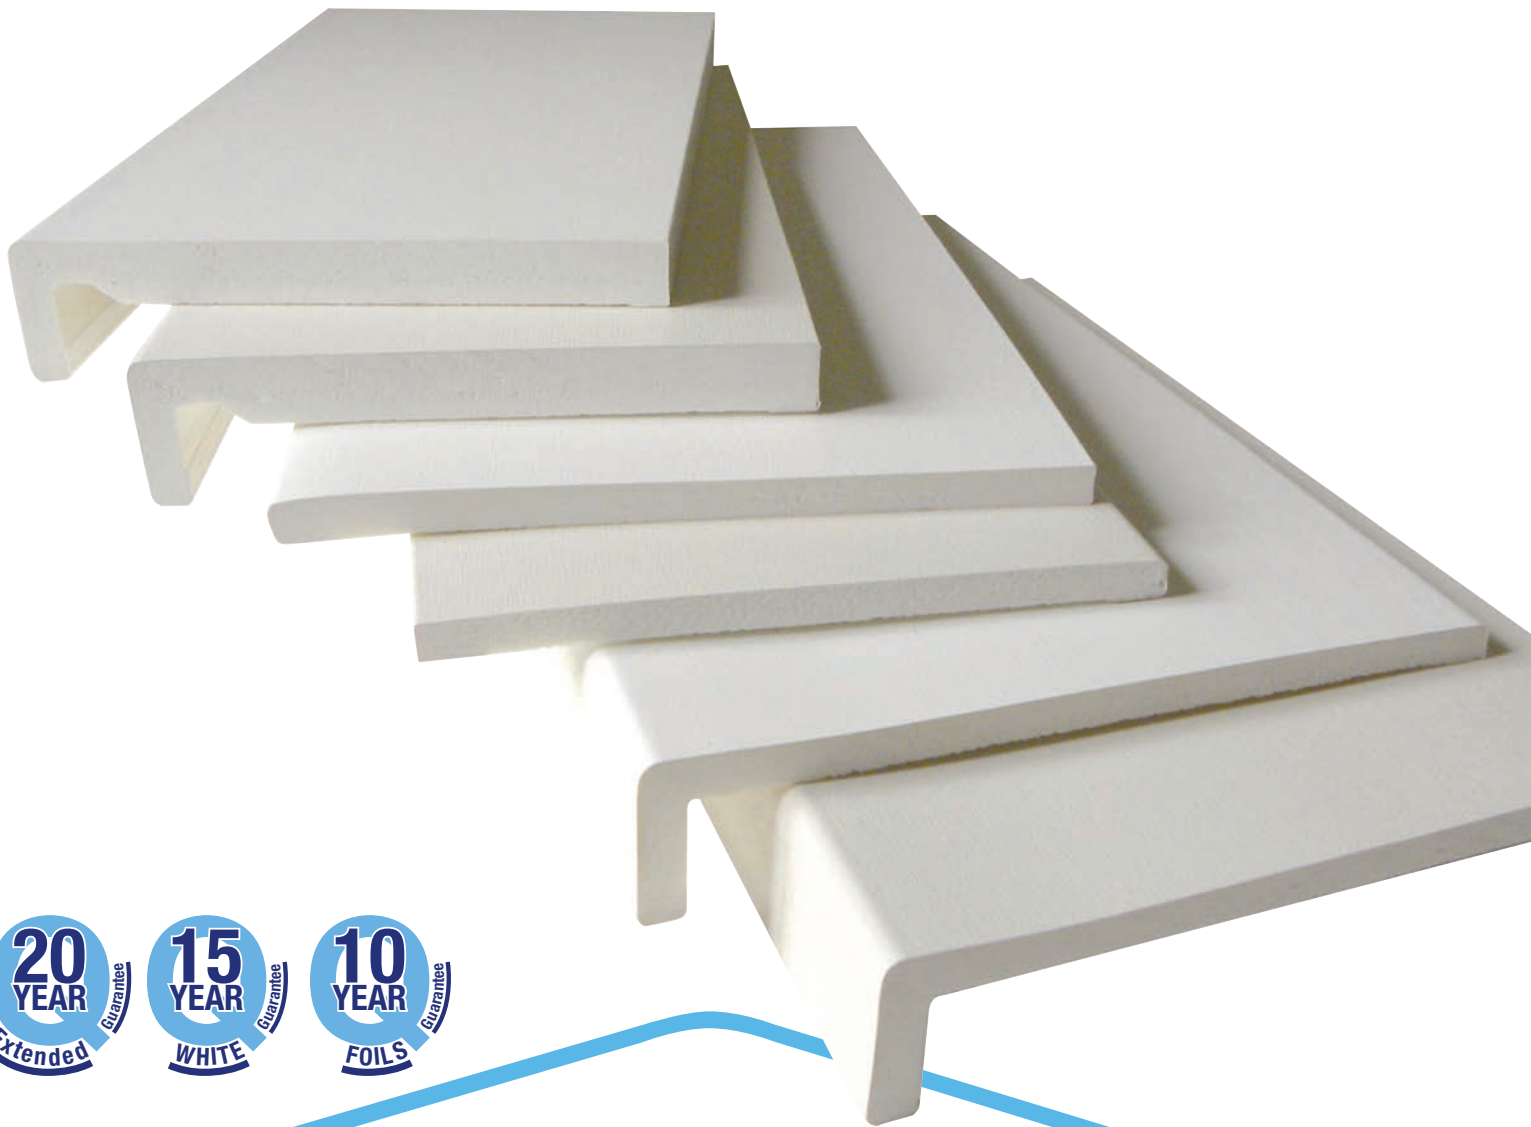

New range of
White & Cream foiled profiles...

QuayCell

QuayPlasticsTM

PLASTIC BUILDING PRODUCTS

sales@quayplastics.co.uk • www.quayplastics.co.uk

Our branches

Bromborough: 0151 334 0575
 Harlow: 01279 453330
 Leeds: 0113 236 3969
 Newcastle: 0191 270 2141
 Colchester: 01206 864832
 Hull: 01482 329037
 Liverpool: 0151 523 9879
 Hyde: 0161 368 7236

Rotherham: 01709 821618
 Doncaster: 01302 322929
 Middlesbrough: 01642 465544
 Reading: 0118 975 8056
 Preston: 01772 704791
 West Midlands: 0121 555 6664
 Peterlee: 0191 586 6215

Description	Pack Qty	Code	
		White	Cream
16mm Square Fascia			
150mm	2	Q630KFB	Q630DFB
175mm	2	Q631KFB	Q631DFB
200mm	2	-	Q632DFB
225mm	2	Q633KFB	Q633DFB
405mm	1	Q636KFB	Q636DFB
9mm Cover Board			
175mm	2	Q310KRC	Q310DRC
225mm	2	Q320KRC	Q320DRC

Description	Pack Qty	Code	
		White	Cream
9mm Flat Board			
150mm	2	Q225KFB	Q225DFB
175mm	2	Q230KFB	
200mm	2	-	Q235DFB
225mm	2	Q240KFB	
300mm	2	-	Q245DFB
405mm	1	-	Q250DFB
Joints & Corners			
Square Joint D/E (500mm)	2	Q376KJS	Q376DJS
Square Corner D/E (500mm)	2	Q374KCJ	Q374DCJ
Soffit Joint Trim (5m)	2	Q215KJT	Q215DJT